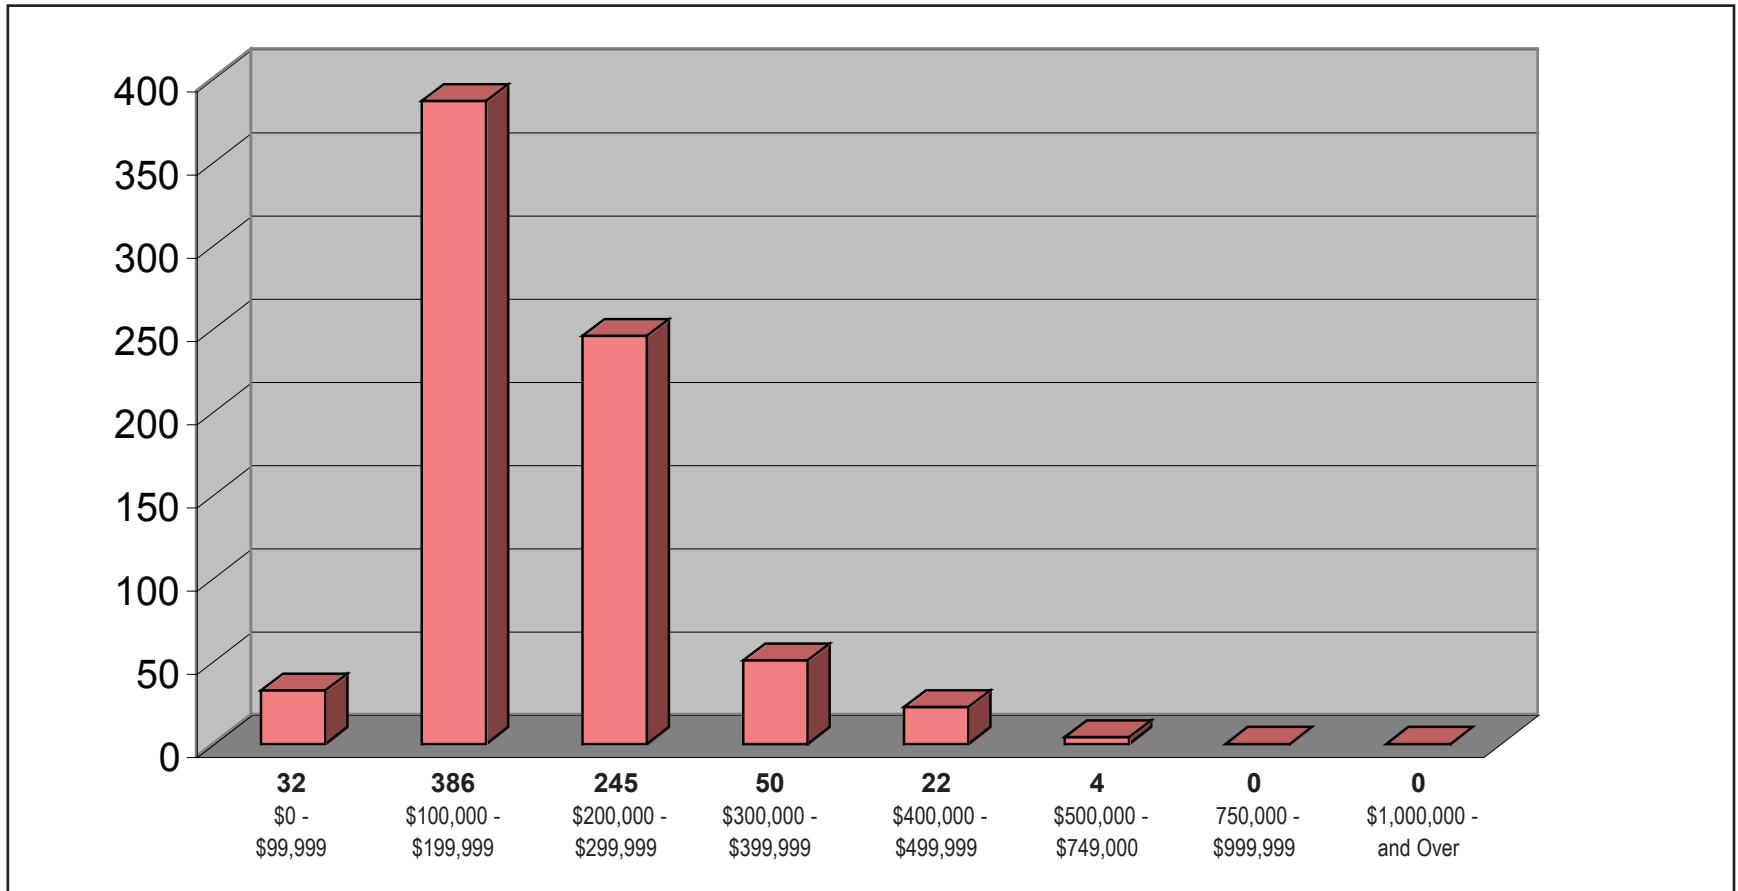

SPARKS

PROPERTIES SOLD 2009

January 1 thru June 30

SINGLE FAMILY

CHASE
INTERNATIONAL
real estate
chaseinternational.com

Information gathered from Incline Village, Tahoe Sierra, Sierra Nevada, NNRMLS and South Lake Tahoe Board of Realtors MLS 6/30/09