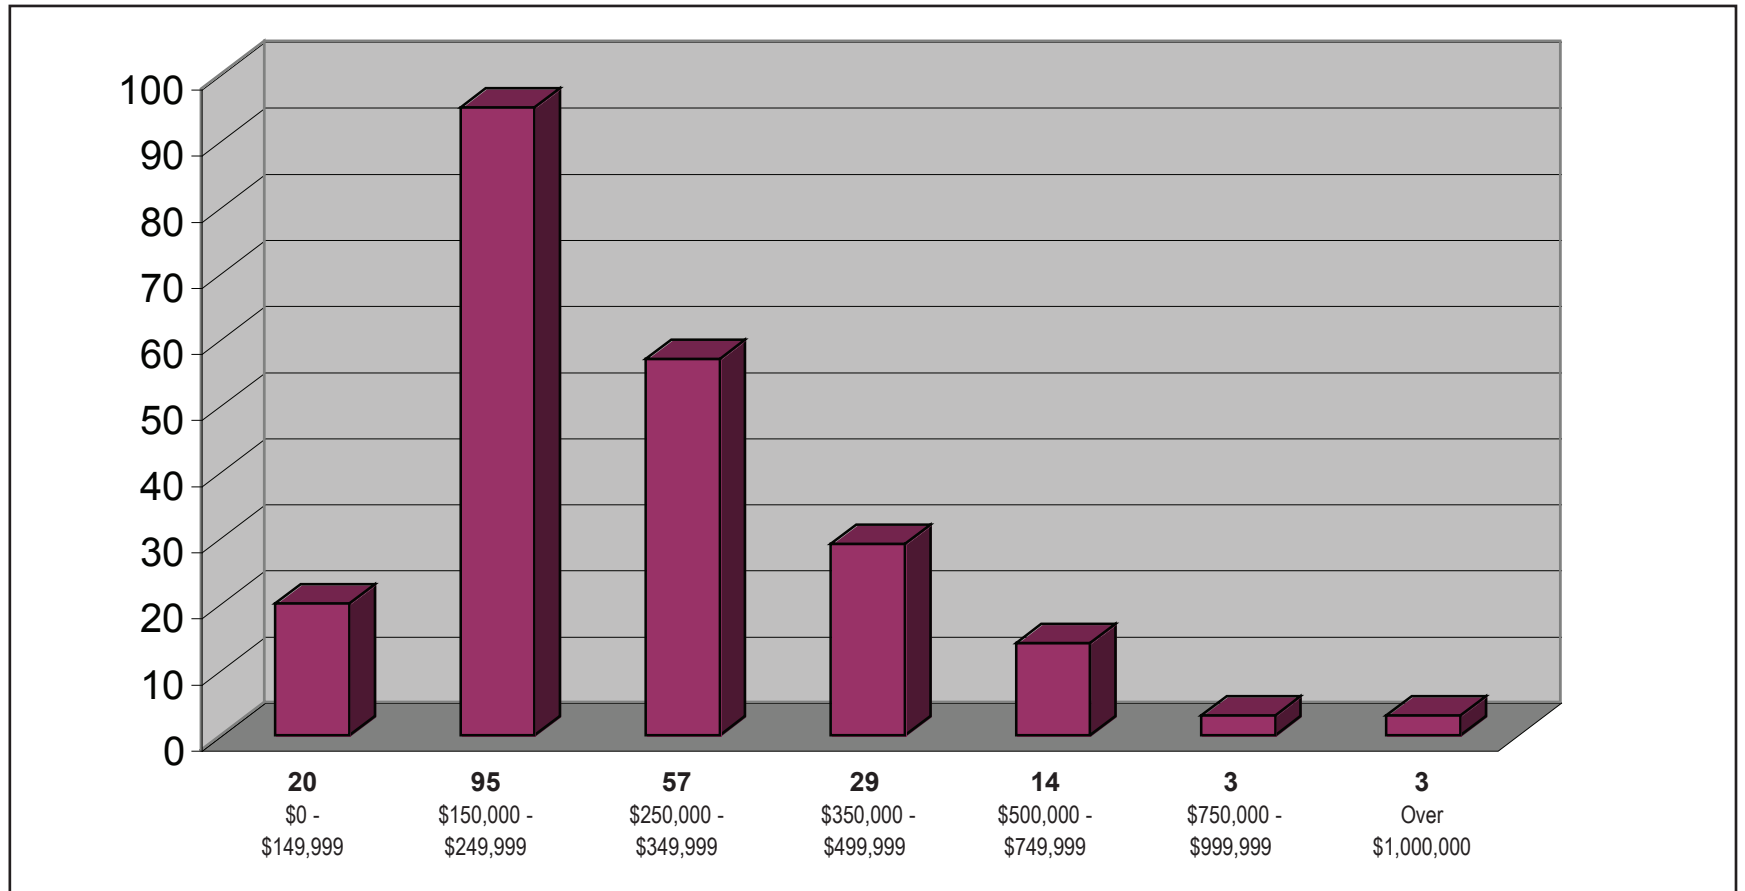

CARSON VALLEY PROPERTIES SOLD 2009

January 1 thru June 30

SINGLE FAMILY

CHASE
INTERNATIONAL

The leader in luxury real estate

chaseinternational.com