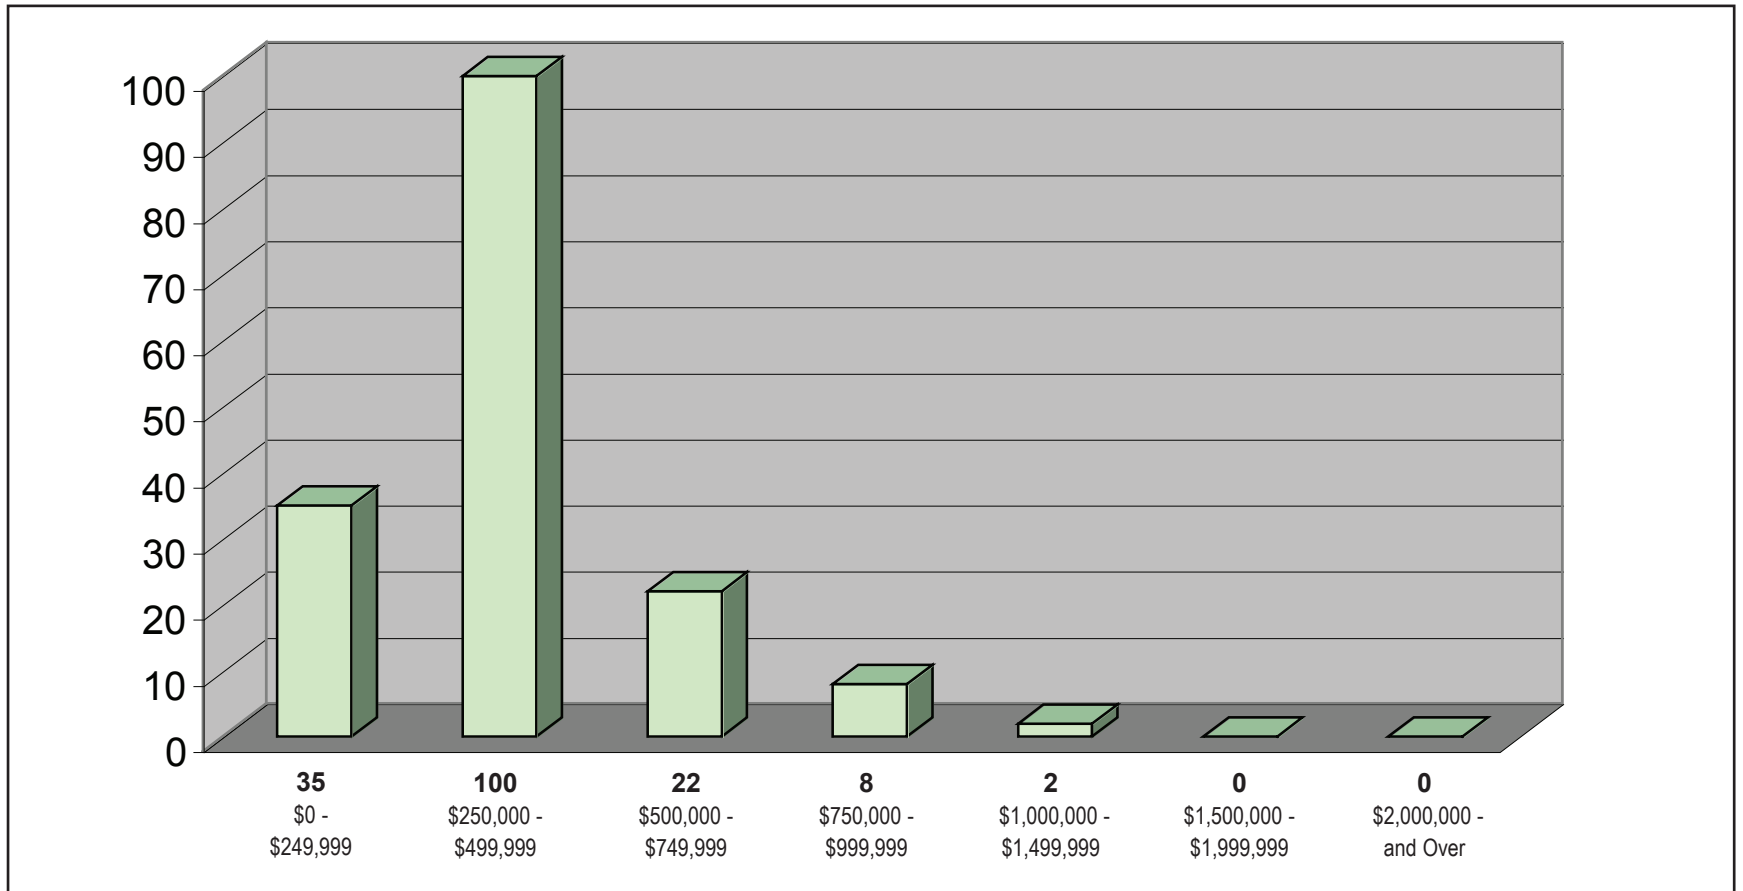

SOUTH LAKE TAHOE

PROPERTIES SOLD 2009

January 1 thru June 30

SINGLE FAMILY

CHASE
INTERNATIONAL
South Tahoe Realty
chaseinternational.com

Information gathered from Incline Village, Tahoe Sierra, Sierra Nevada, NNRMLS and South Lake Tahoe Board of Realtors MLS 6/30/09