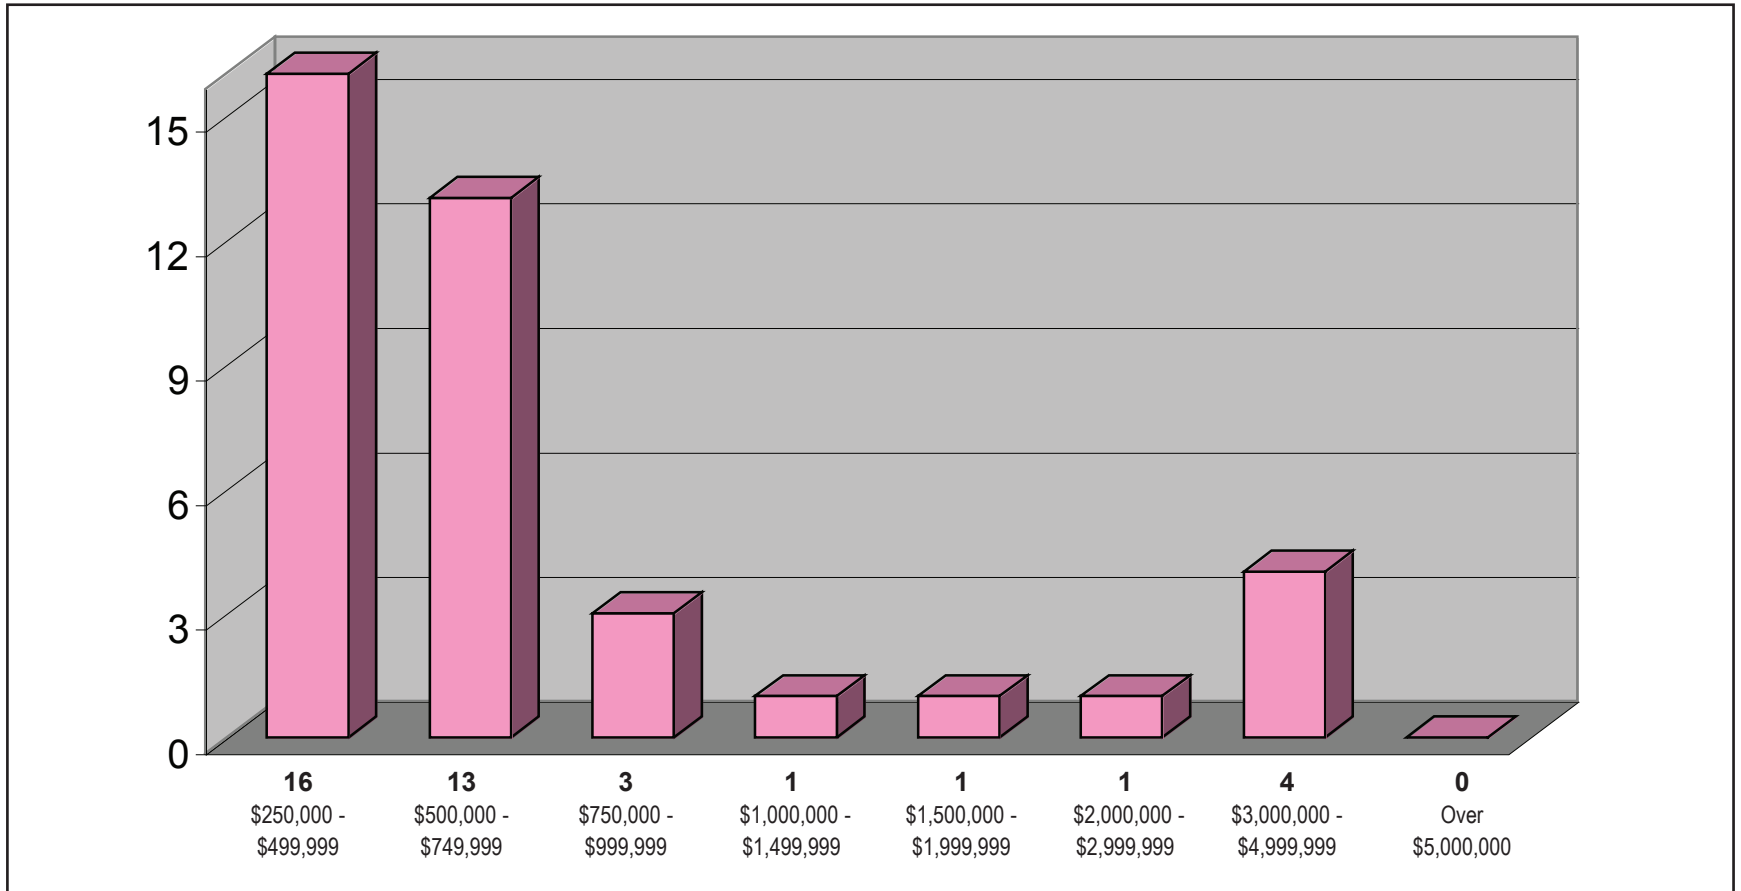

SINGLE FAMILY

Information gathered from Incline Village, Tahoe Sierra, Sierra Nevada, NNRMLS and South Lake Tahoe Board of Realtors MLS 6/30/09

TRUCKEE

PROPERTIES SOLD 2009

January 1 thru June 30

SINGLE FAMILY