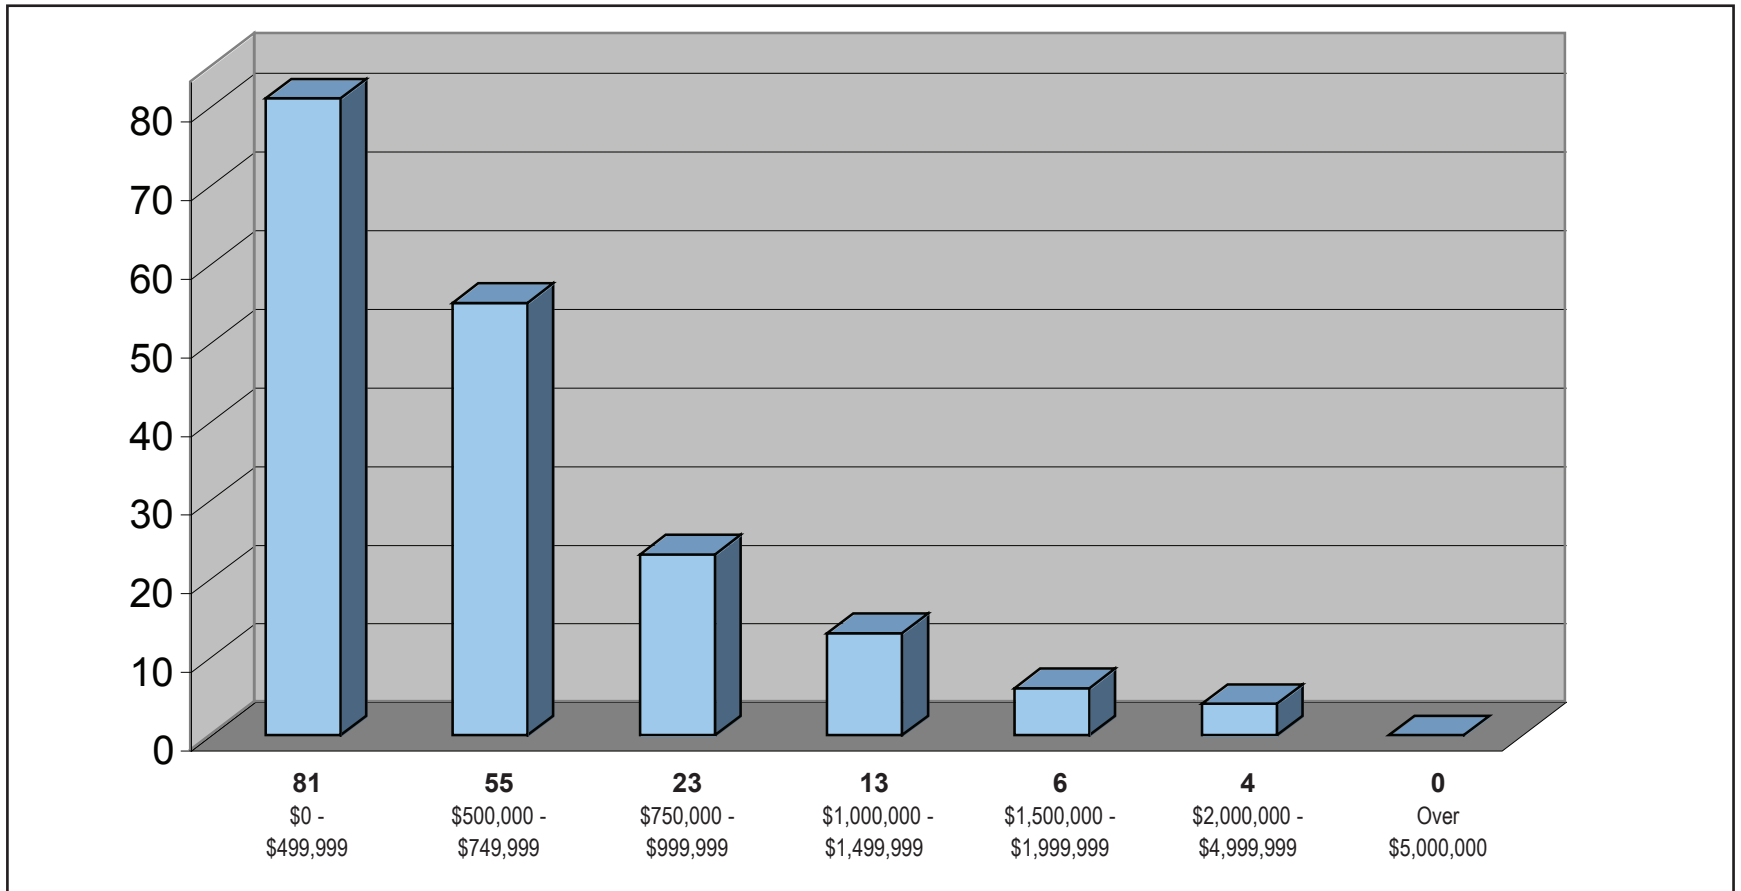

SINGLE FAMILY

Information gathered from Incline Village, Tahoe Sierra, Sierra Nevada, NNRMLS and South Lake Tahoe Board of Realtors MLS 6/30/09

TRUCKEE

PROPERTIES SOLD 2009

January 1 thru June 30

SINGLE FAMILY