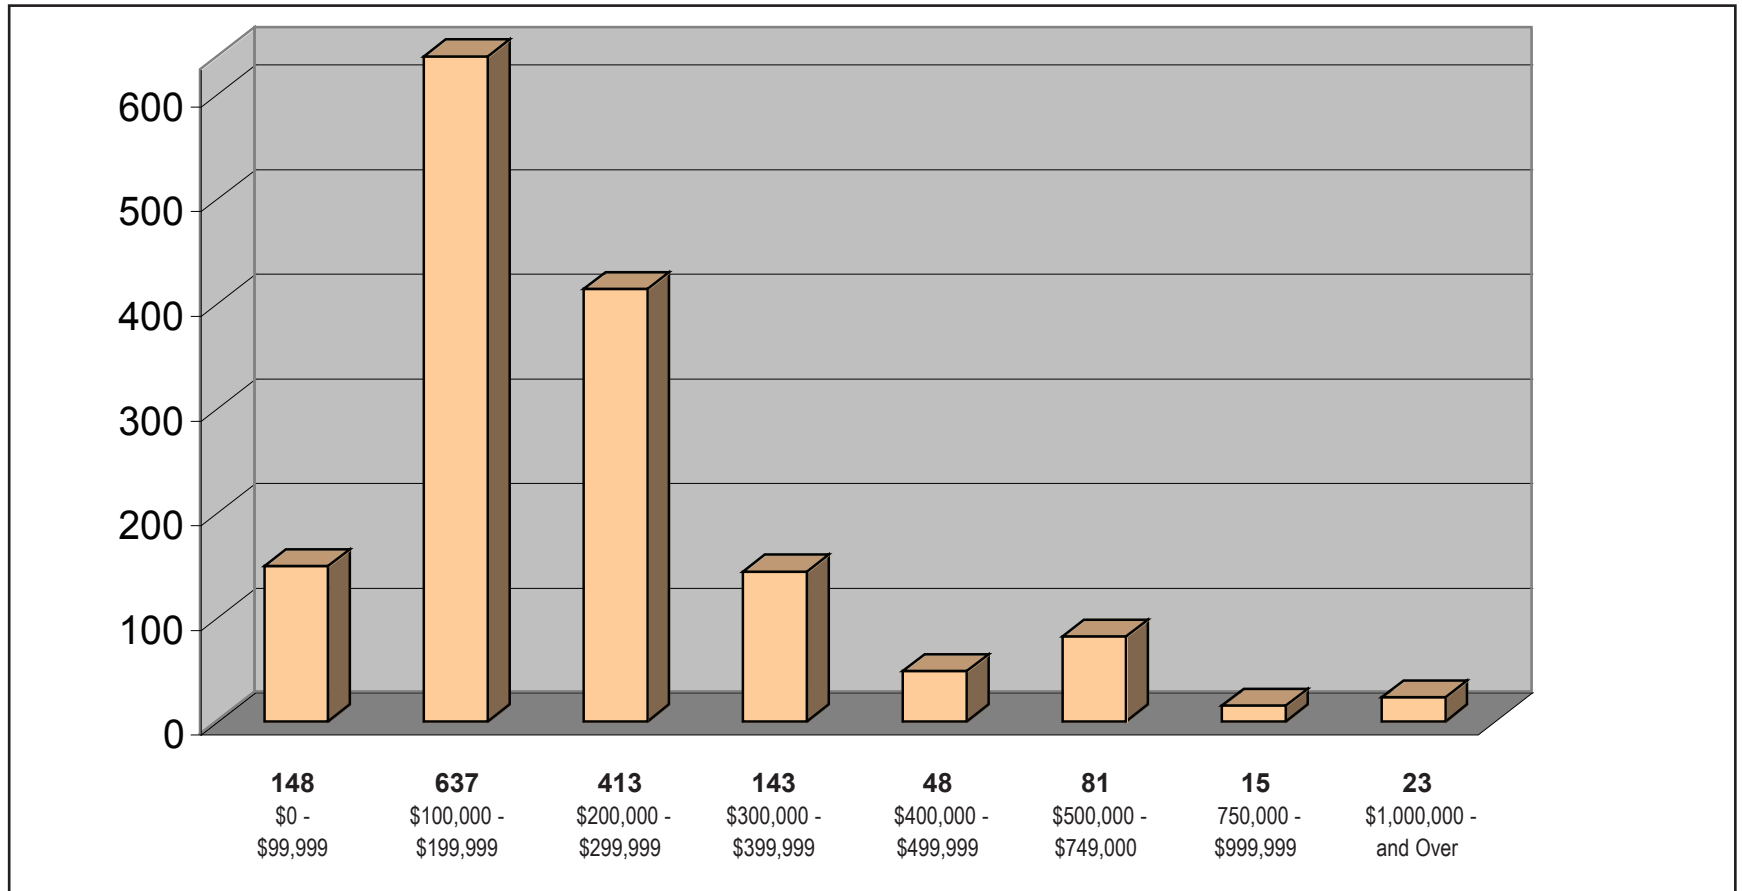

RENO

PROPERTIES SOLD 2009

January 1 thru June 30

SINGLE FAMILY

CHASE
INTERNATIONAL
real estate
chaseinternational.com

Information gathered from Incline Village, Tahoe Sierra, Sierra Nevada, NNRMLS and South Lake Tahoe Board of Realtors MLS 6/30/09