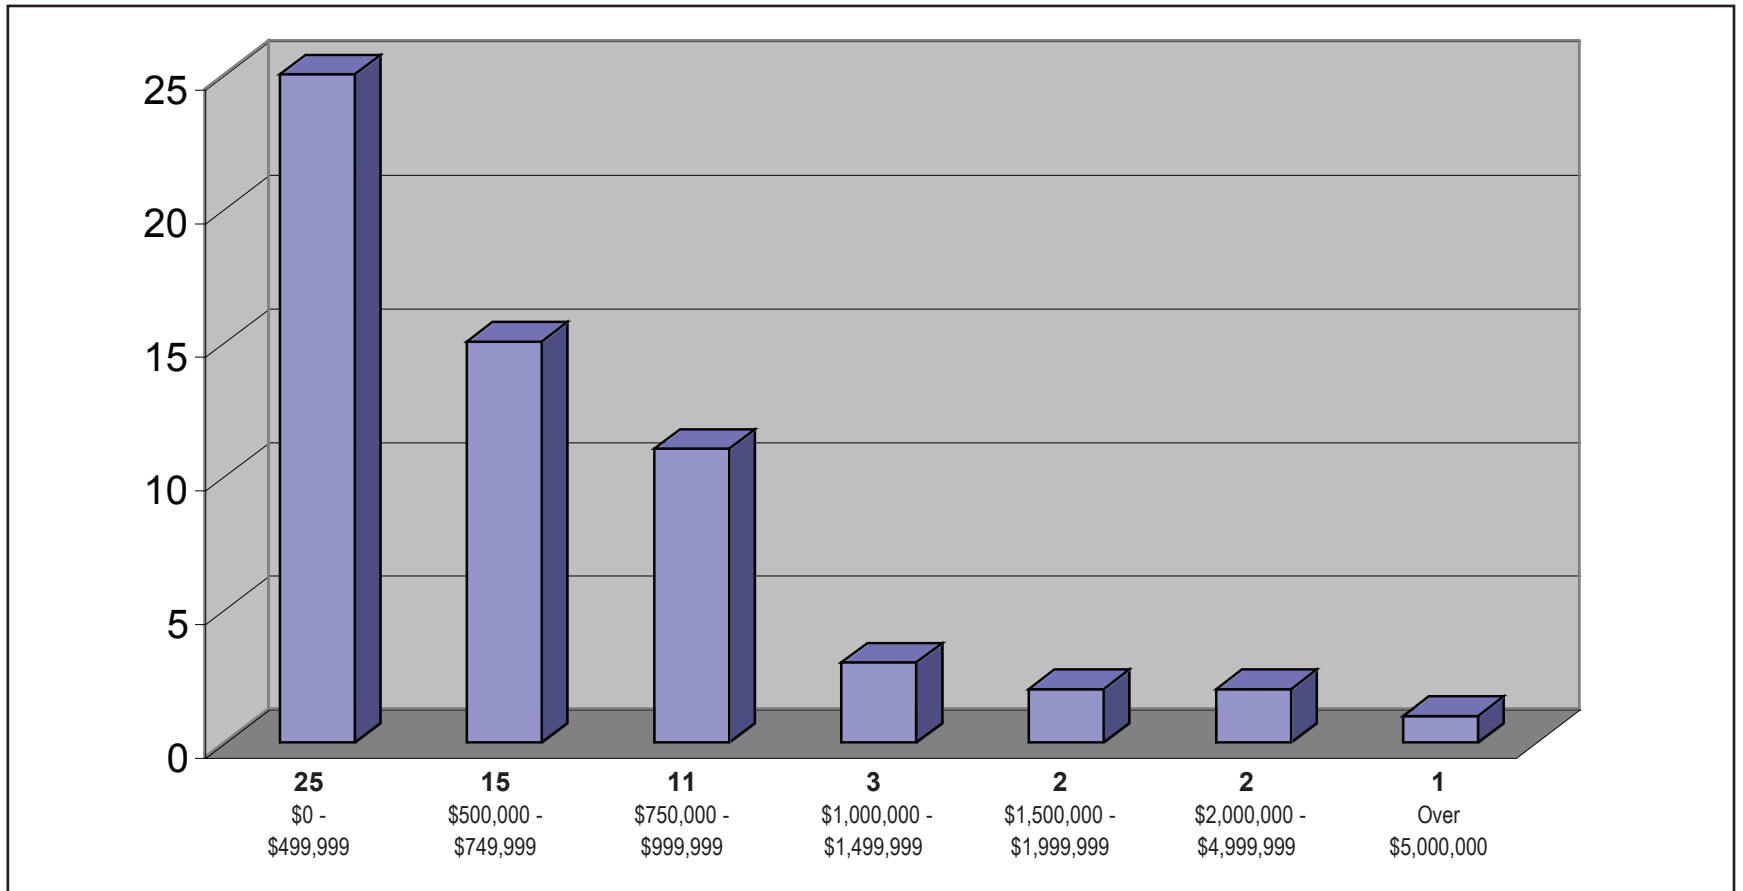

CHASE
INTERNATIONAL

The leader in luxury real estate

chaseinternational.com

TAHOE CITY

PROPERTIES SOLD 2009

January 1 thru June 30

SINGLE FAMILY

CHASE
INTERNATIONAL