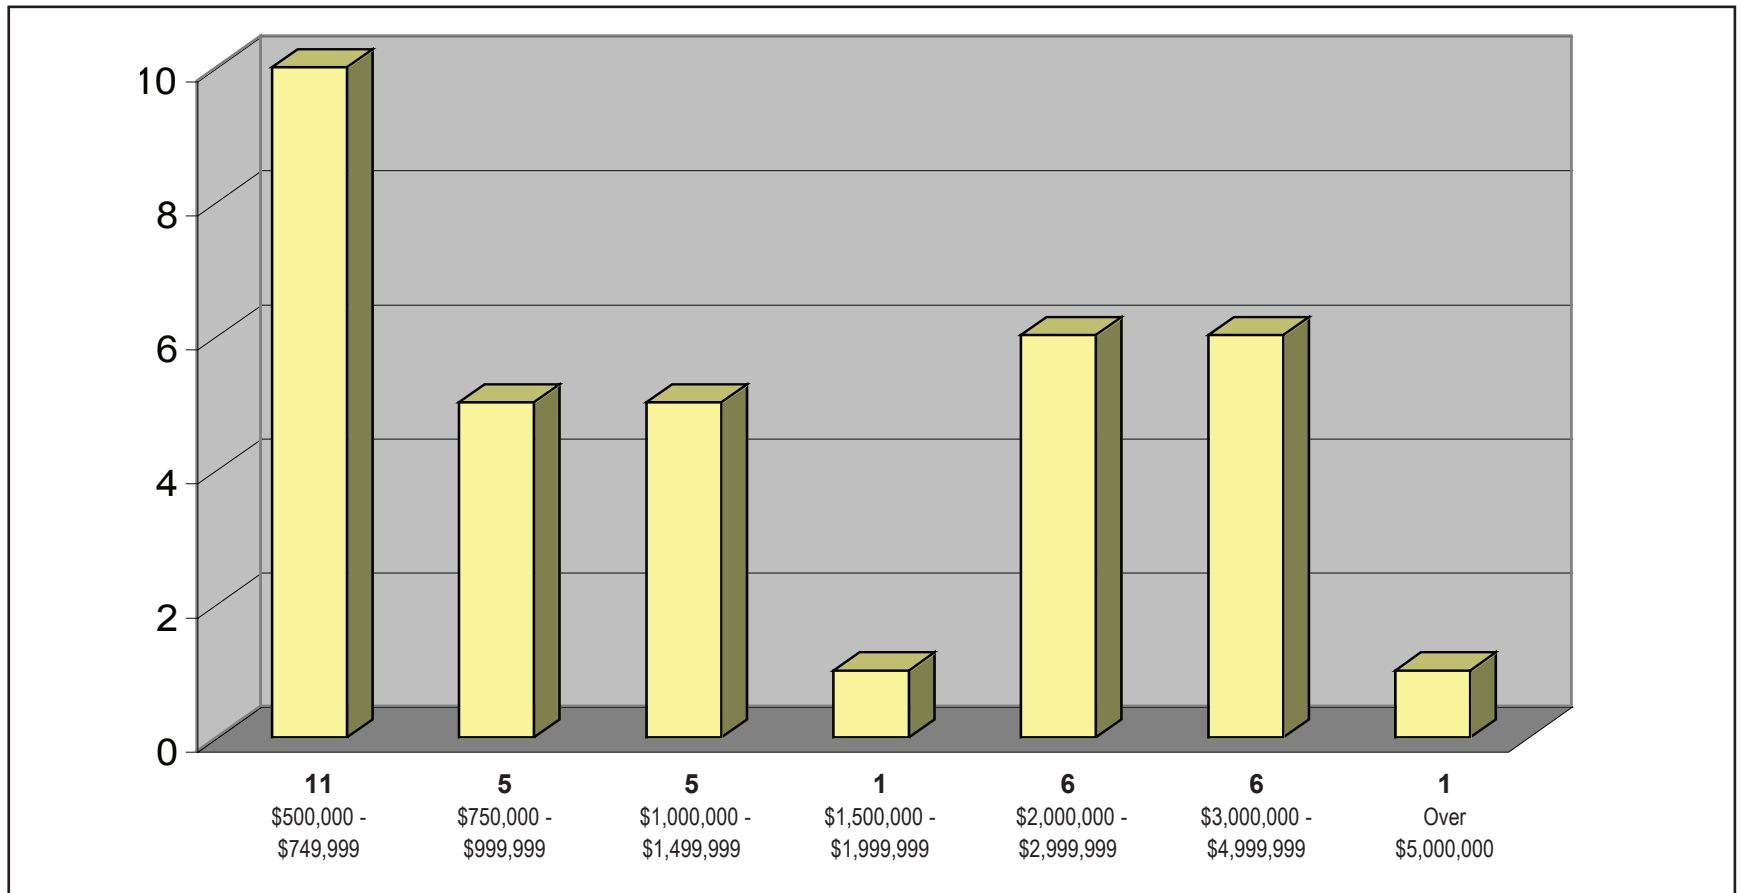

INCLINE VILLAGE PROPERTIES SOLD 2009

January 1 thru June 30

SINGLE FAMILY

CHASE
INTERNATIONAL

The leader in luxury real estate

chaseinternational.com