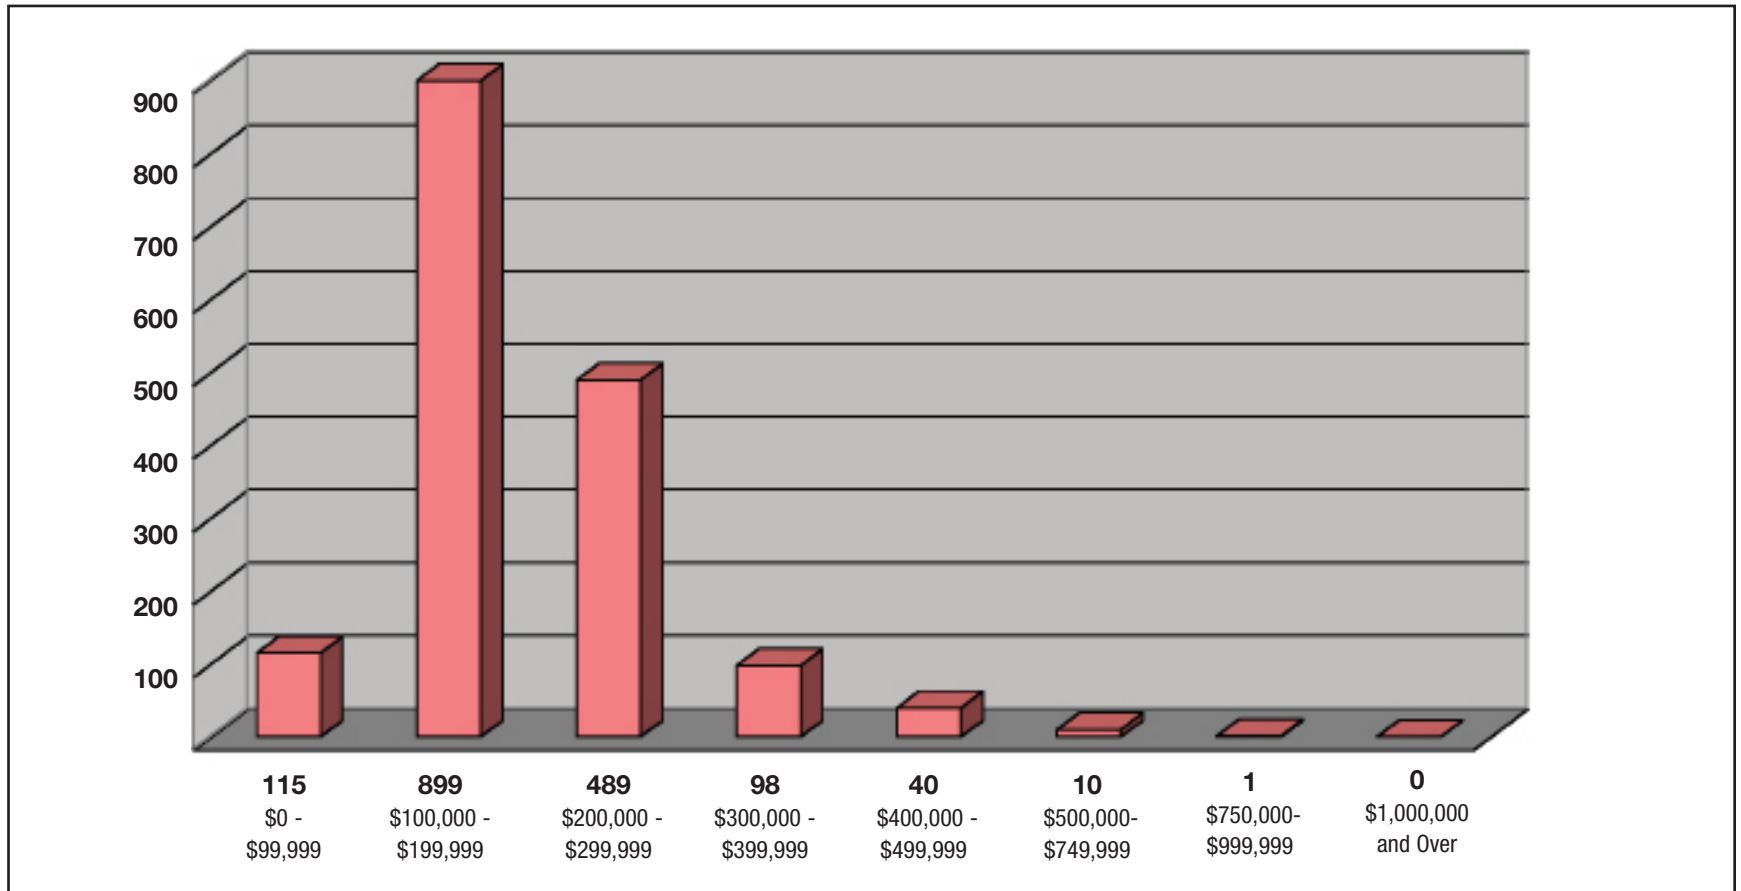

SPARKS

PROPERTIES SOLD 2009

January 1 thru December 31

SINGLE FAMILY

CHASE
INTERNATIONAL
real estate
chaseinternational.com