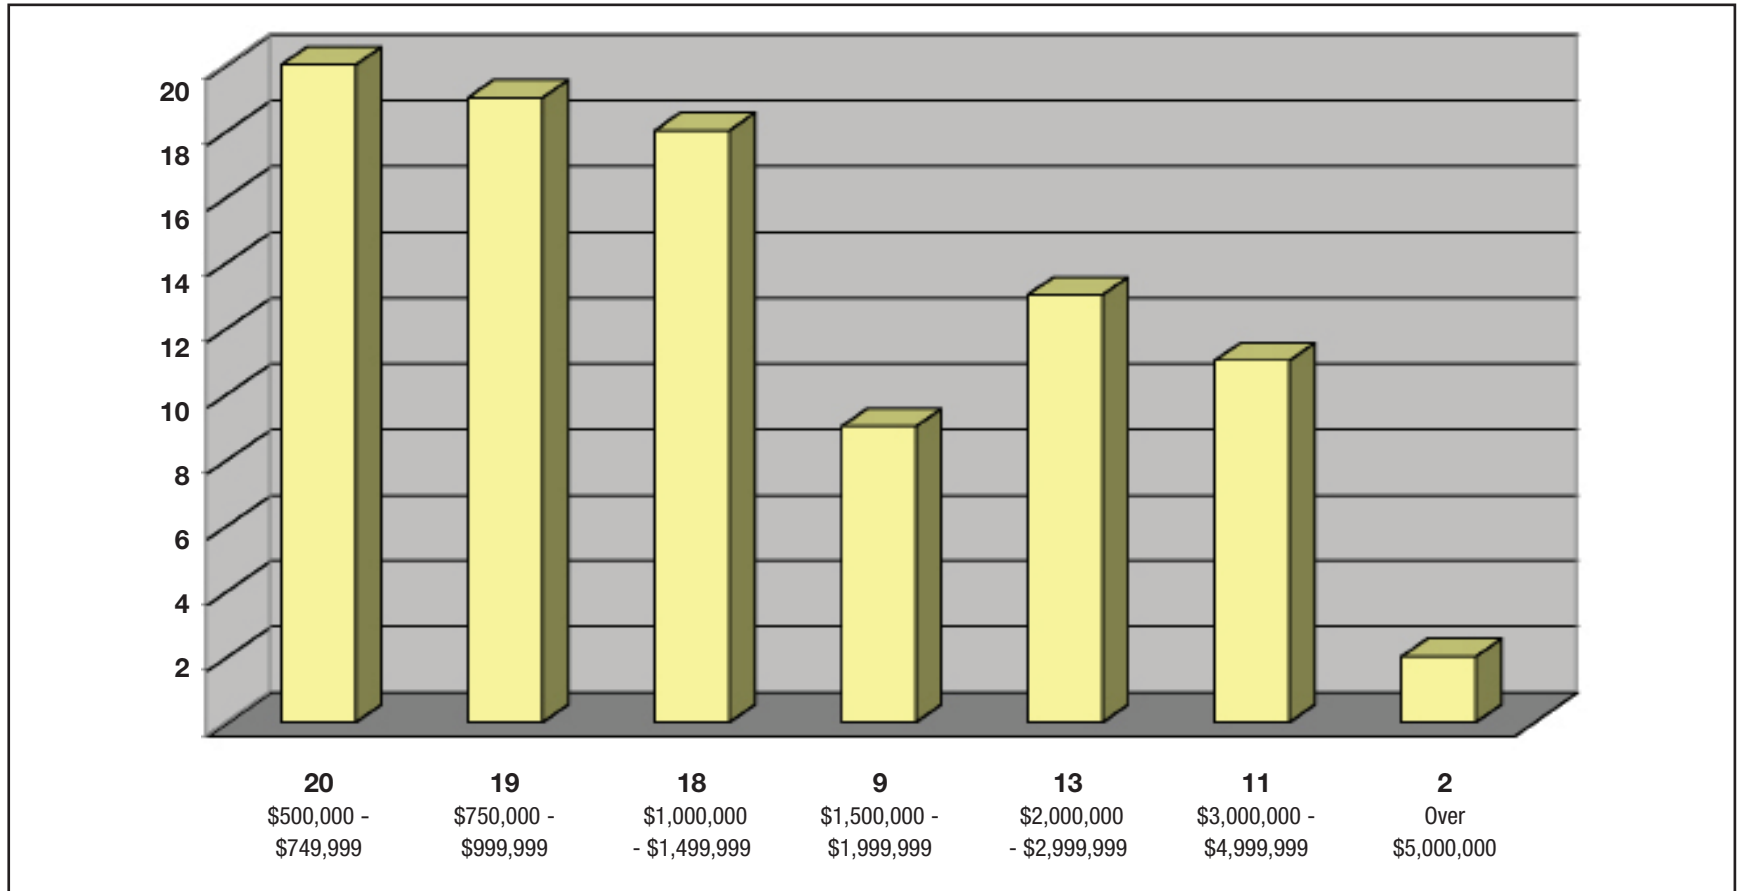

INCLINE VILLAGE PROPERTIES SOLD 2009

January 1 thru December 31

SINGLE FAMILY

CHASE

INTERNATIONAL

The leader in luxury real estate

chaseinternational.com

Information gathered from Incline Village, Tahoe Sierra, Sierra Nevada, NNRMLS and South Lake Tahoe Board of Realtors MLS 12/31/09