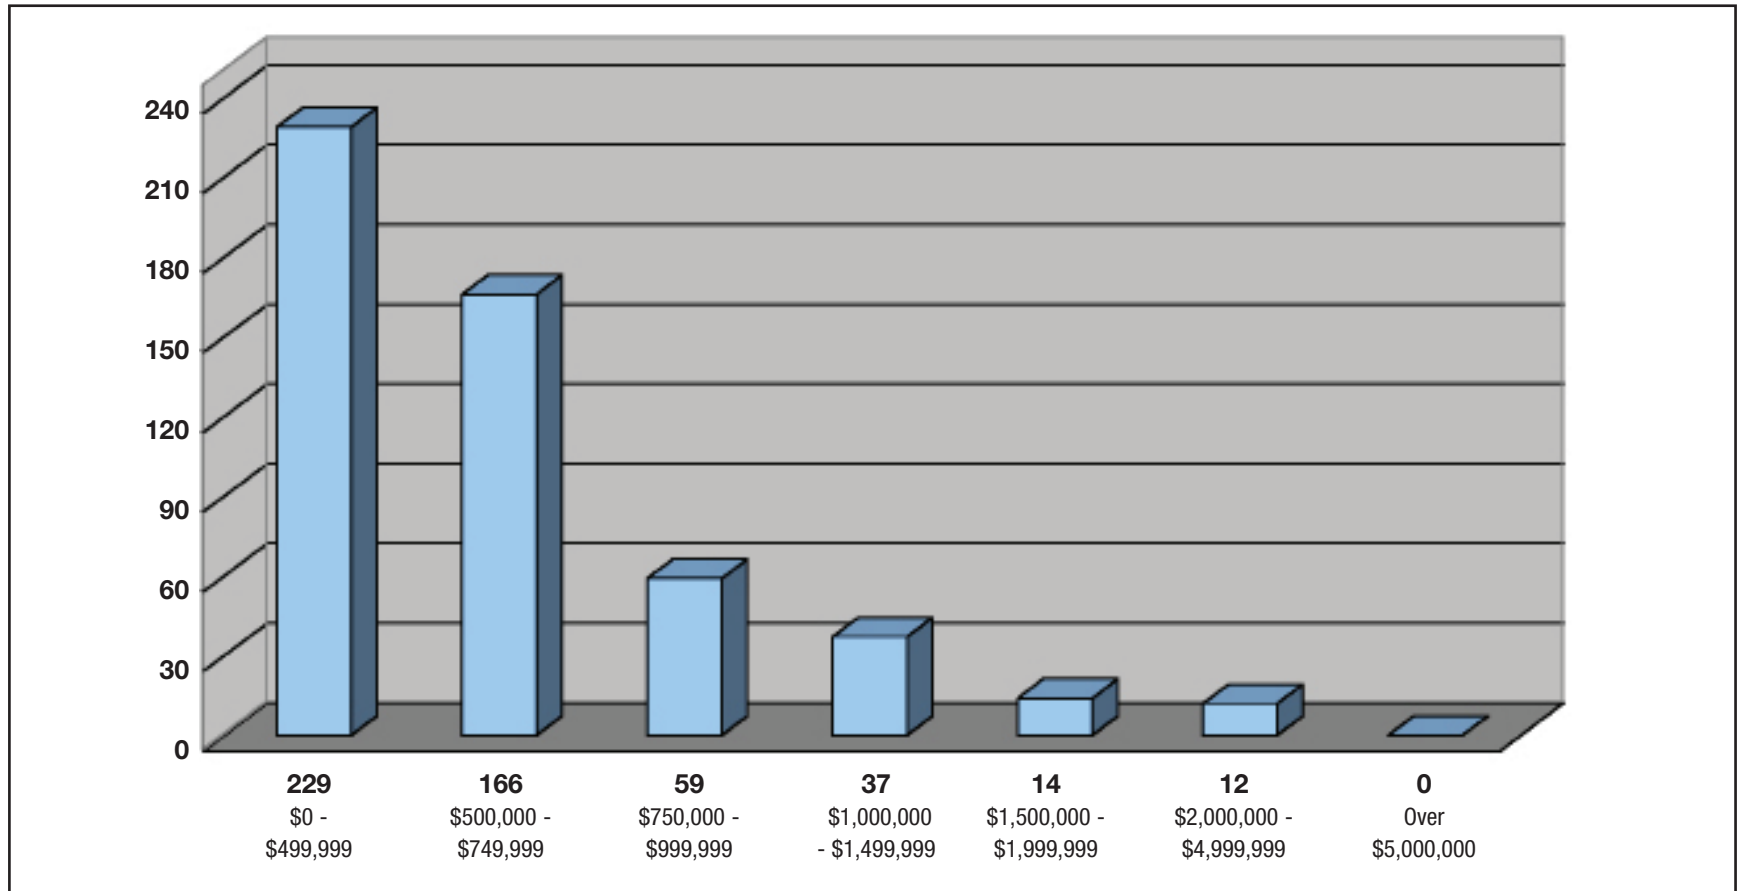

TRUCKEE

PROPERTIES SOLD 2009

January 1 thru December 31

SINGLE FAMILY

CHASE
INTERNATIONAL

The leader in luxury real estate

chaseinternational.com