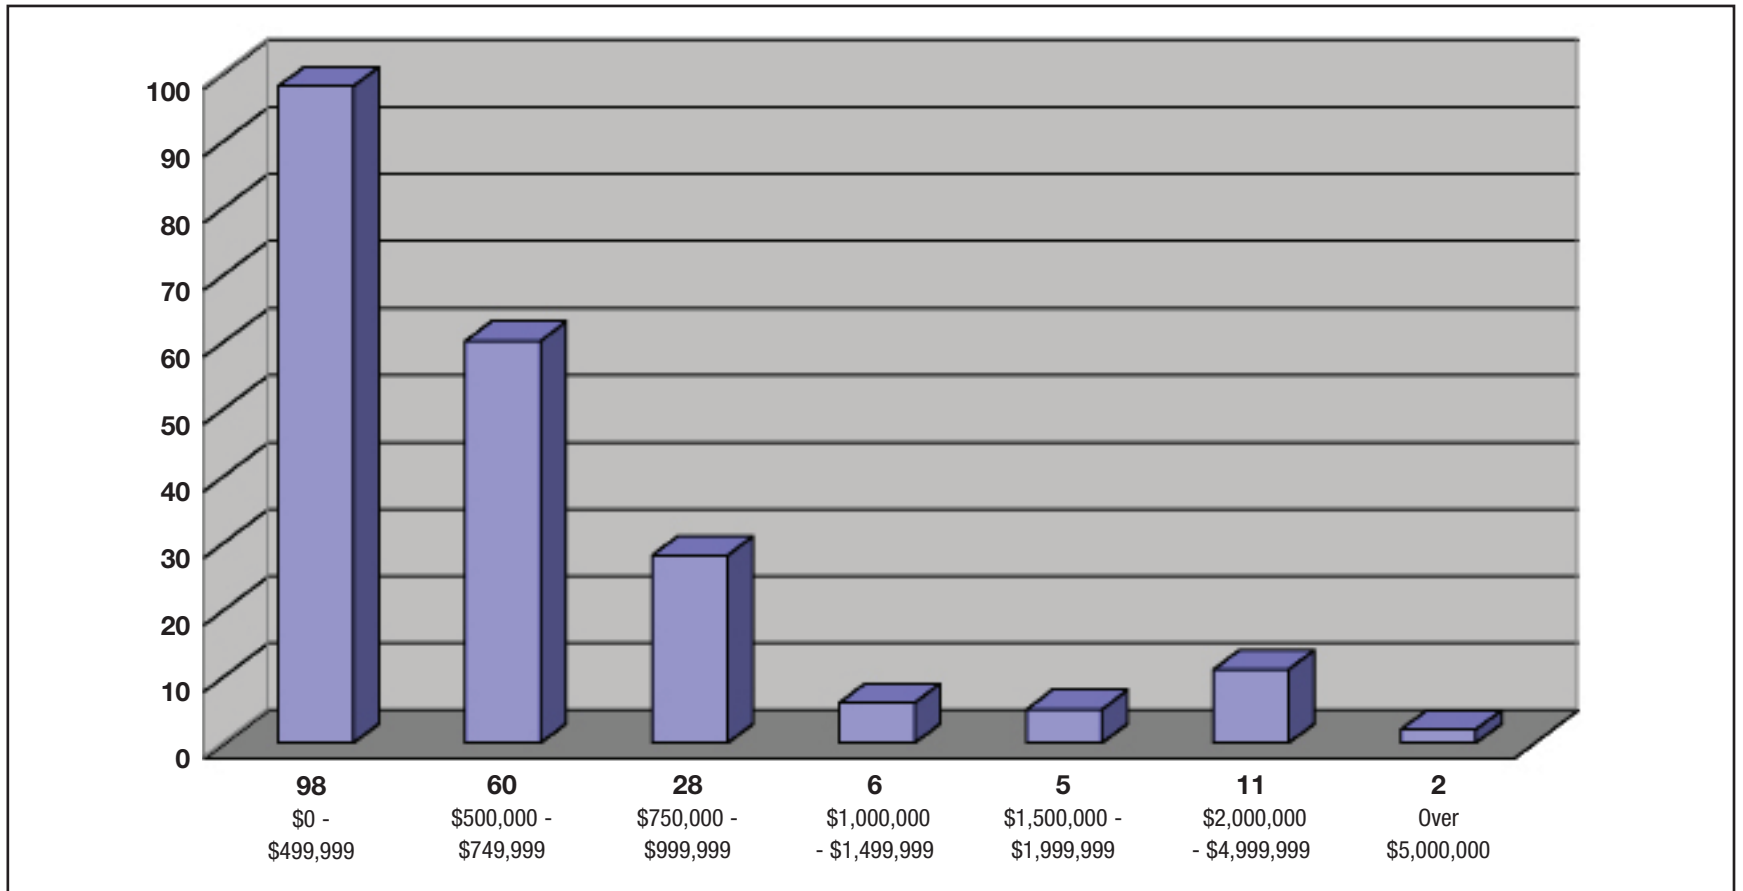

TAHOE CITY

PROPERTIES SOLD 2009

January 1 thru December 31

SINGLE FAMILY

CHASE
INTERNATIONAL

The leader in luxury real estate

chaseinternational.com