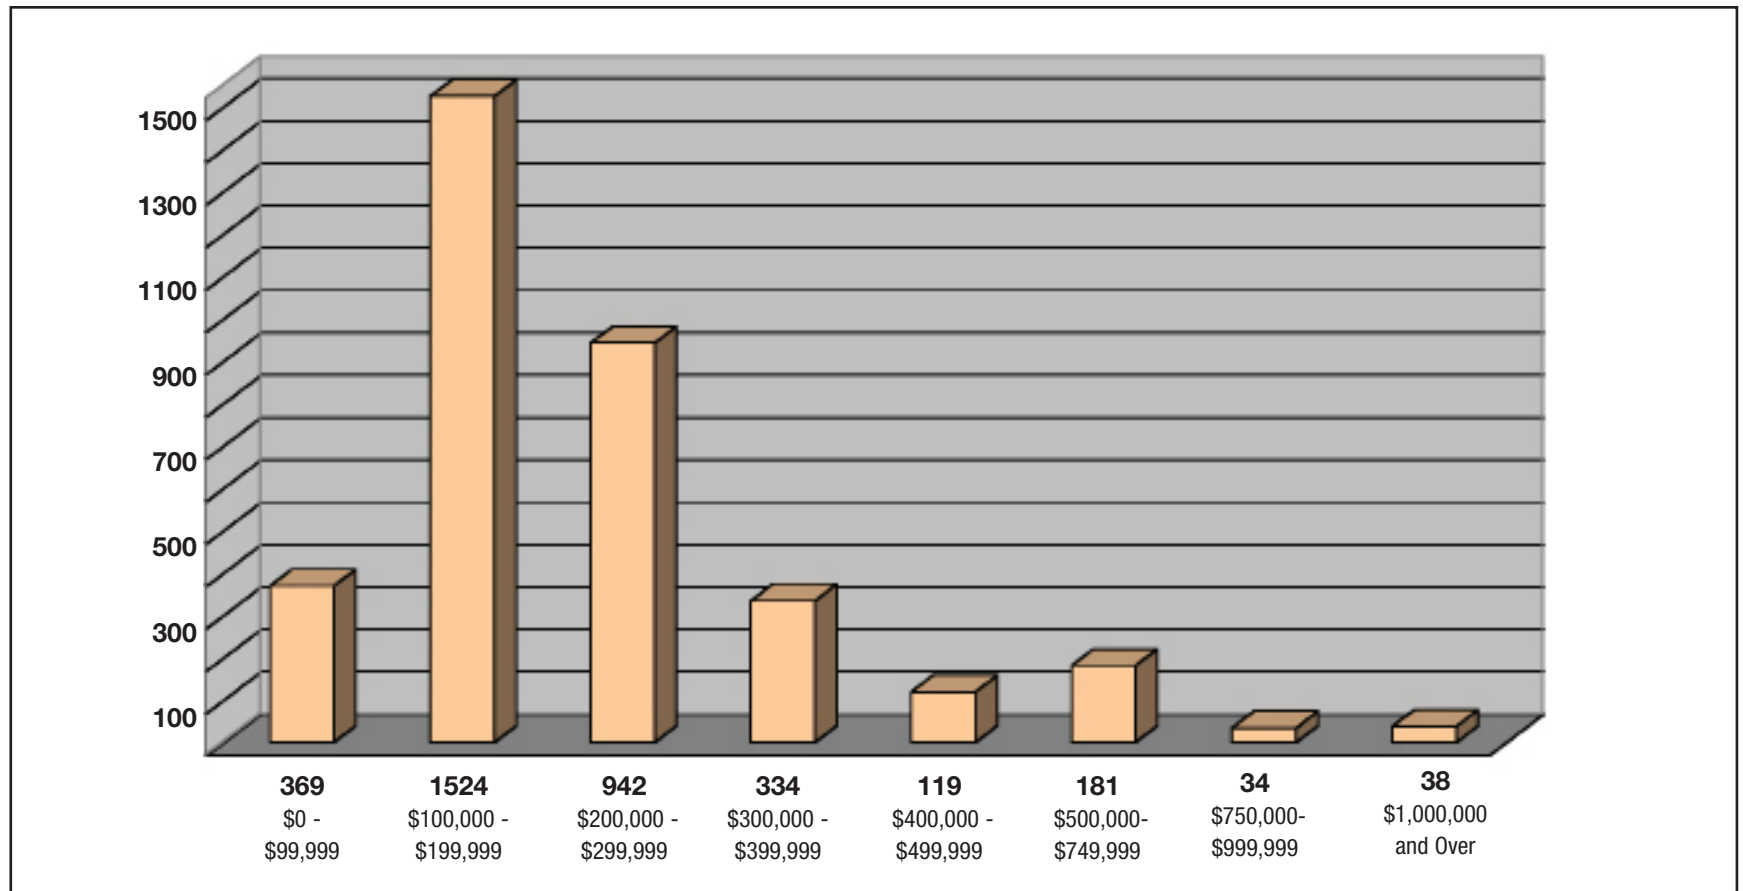

RENO

PROPERTIES SOLD 2009

January 1 thru December 31

SINGLE FAMILY

CHASE
INTERNATIONAL
real estate
chaseinternational.com