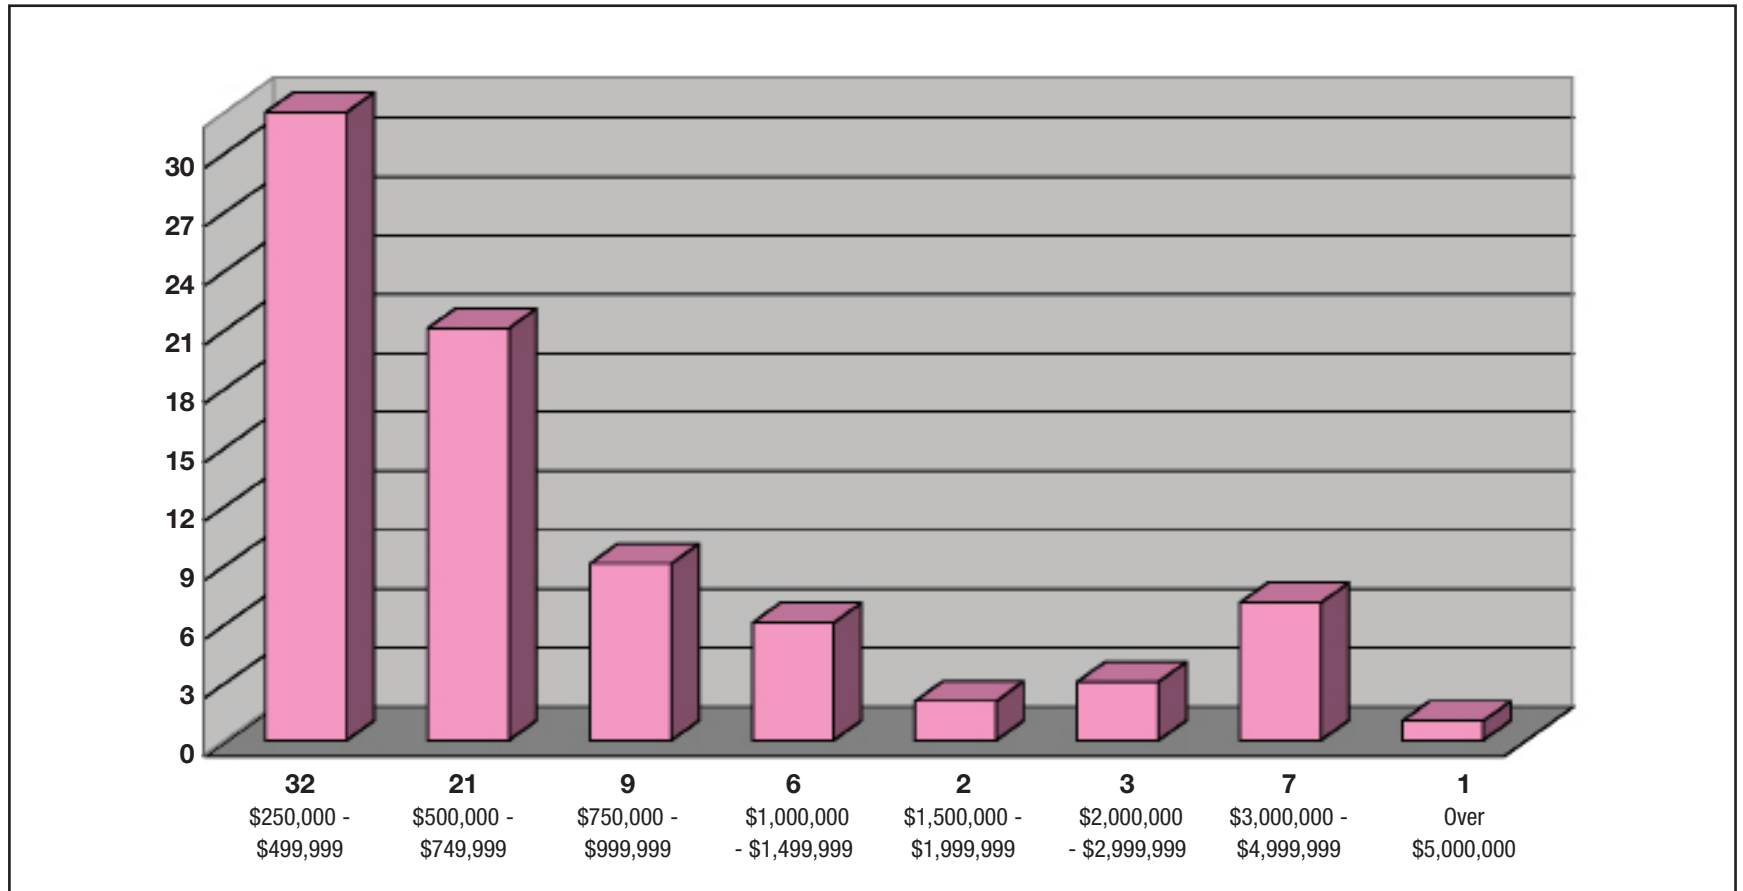

EAST SHORE

PROPERTIES SOLD 2009

January 1 thru December 31

SINGLE FAMILY

CHASE
INTERNATIONAL

The leader in luxury real estate

chaseinternational.com

TRUCKEE