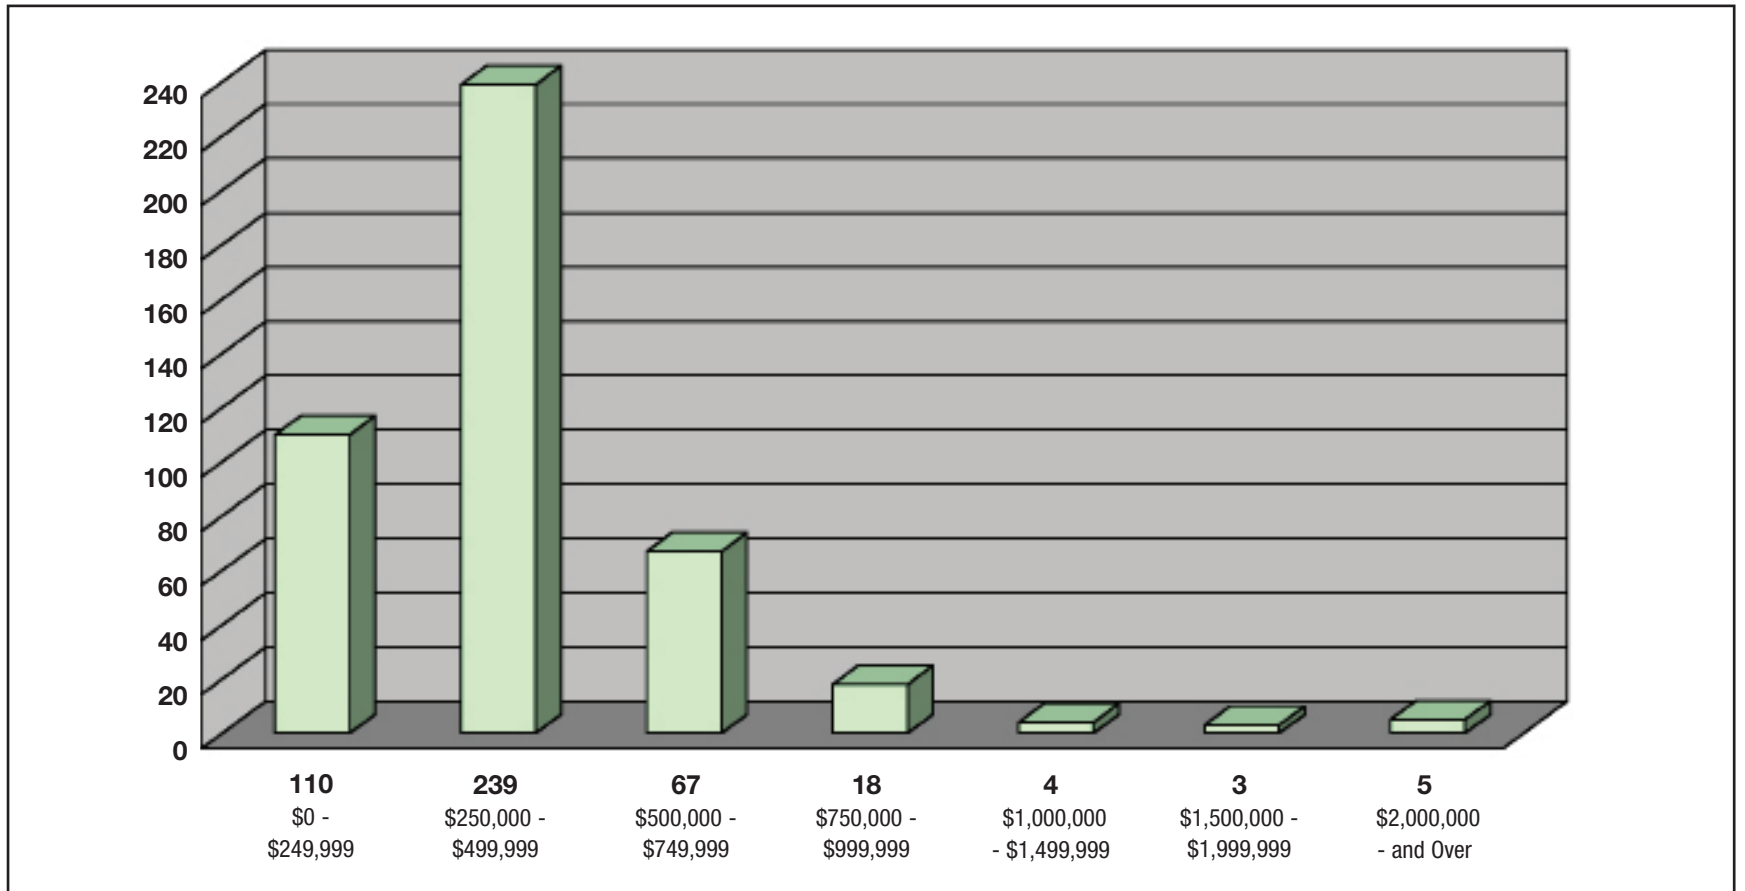

January 1 thru December 31

SINGLE FAMILY

CHASE
INTERNATIONAL

The leader in luxury real estate

chaseinternational.com

SOUTH LAKE TAHOE

PROPERTIES SOLD 2009

January 1 thru December 31